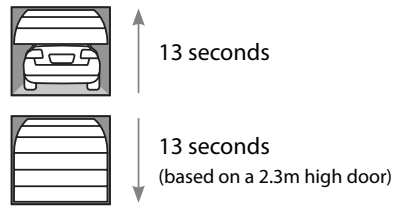

*Please refer to the SR60 Owner's Manual for warranty terms and conditions.

Kit Contents

1 x Powerhead

2 x Three channel key ring mini-transmitters C945

Wireless wall button CM128

Weight bar

SPECIFICATIONS

- 24V DC motor with thermal overload protection
- Input voltage: 240V AC
- Rated door area up to 13.5m²
- Max door weight up to 60kg
- Max peak pulling force: 500 N
- 433.92 MHz AM radio with Chamberlain Peak Detect™ rolling code technology
- Up to 64 memory registers
- Garage illumination: 10 standard ultrabright LEDs
- Noise rating 1M: 59dB
- Merlin+ handsets

DOOR SPECIFICATIONS

- Maximum lifting under spring tension = 15kg
- Suitable for steel spring balanced doors

DOOR OPENING AND CLOSING TIMES

Max Door Height: 4.5m; Max Door Width: 3.3m; Max Roller Door Area: 13.5m²
Single dwelling, max door weight: up to 60kg