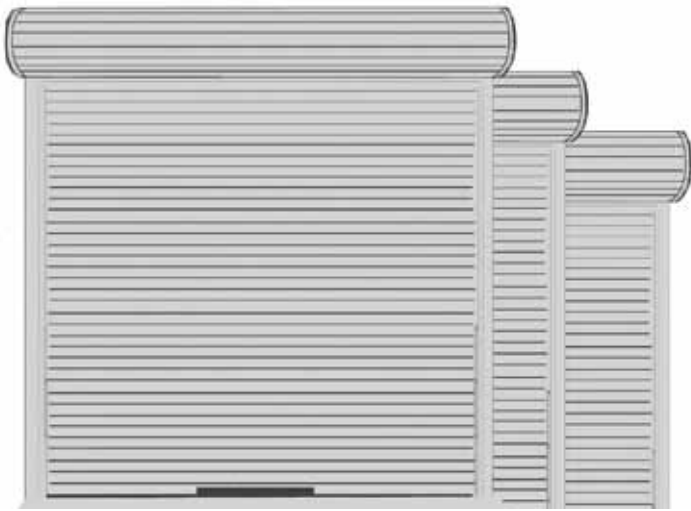

DOOR SPECIFICATIONS

- Maximum lifting under spring tension = 15kg
- Suitable for steel spring balanced doors

DOOR OPENING AND CLOSING TIMES

Max Door Height: 4.5m; Max Door Width: 3.3m; Max Roller Door Area: 13.5m²
Single dwelling, max door weight: up to 60kg