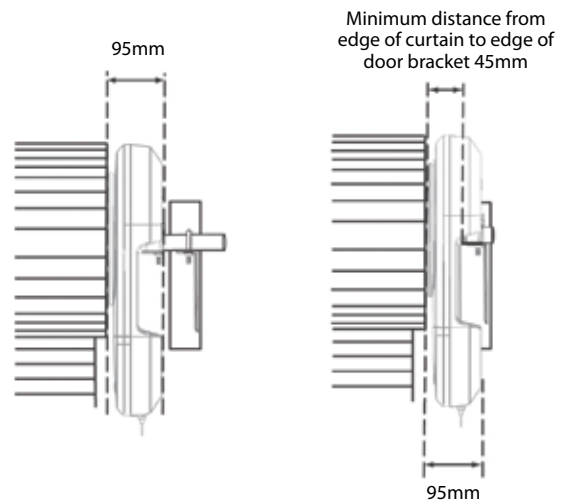

TYPICAL INSTALLATION